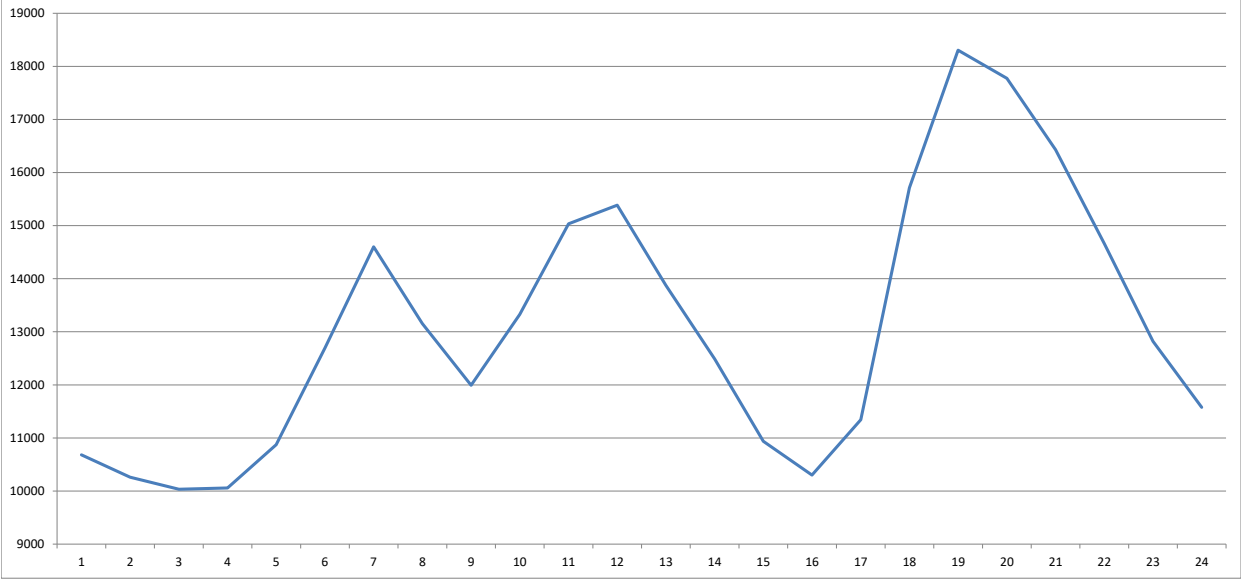

Monthly Load Curve of Jan -2022

Demand Met for the month of Feb-22

Hrs	01-02-2022	02-02-2022	03-02-2022	04-02-2022	05-02-2022	06-02-2022	07-02-2022	08-02-2022	09-02-2022	10-02-2022	11-02-2022	12-02-2022	13-02-2022	14-02-2022	15-02-2022
00-01	11177	11328	11200	9080	10897	11363	10869	11167	10839	10600	10634	10809	10887	10606	10620
01-02	10701	10341	10626	8831	10211	10833	10330	10538	10434	10703	10147	10092	10501	10424	10448
02-03	10513	10630	10449	8587	10066	10283	10185	10382	10276	10127	9877	10197	10201	10114	10140
03-04	10544	10381	10100	8646	10115	10633	10263	10479	10342	10270	10127	10263	10465	10064	10257
04-05	11421	11503	10894	9298	10699	11331	11026	11257	11121	11657	10848	11156	11453	11425	11436
05-06	13295	13336	12360	10859	12510	13009	13244	13532	12800	13147	12981	13471	13215	13716	13668
06-07	15292	15419	14074	13095	14507	14817	15131	15677	14754	15261	15706	15408	15389	15966	15746
07-08	13977	14044	13032	12187	12794	13445	13874	13348	13531	14073	14028	13965	13508	14688	14046
08-09	12528	12638	11490	11158	12062	11832	12593	12698	11661	12709	12116	11841	11576	12464	11738
09-10	13589	13984	12524	12925	13819	12752	13812	13494	12235	14416	12863	12334	12738	13240	12833
10-11	15611	16220	13505	15208	15819	14975	15446	15407	14111	14384	15169	15047	14903	15473	15113
11-12	16684	16794	13130	15880	16285	14910	15819	14823	14789	14255	15080	14342	15849	15793	15558
12-13	14513	14636	10580	13281	13613	12960	13138	12974	12739	13284	13219	12773	13459	13465	13255
13-14	12560	12712	9924	12323	12516	12254	11658	11683	11641	11496	10899	11456	11482	11999	12184
14-15	10812	10776	9469	11263	11138	10359	10432	10731	10252	8693	9302	10111	10063	9935	10202
15-16	10157	10113	9921	11662	10254	9674	10175	10272	10040	8566	8980	9480	9599	10021	9849
16-17	11477	11217	11572	12124	11263	9585	10557	11105	11302	9489	10208	10560	10215	11070	10649
17-18	15920	16209	14419	15306	14838	13925	14645	14606	15177	14585	14073	14756	14081	14395	14859
18-19	18744	19088	17028	18106	18634	17981	18137	18448	18045	17051	18141	18211	17697	17985	18104
19-20	18043	18547	16106	17533	18100	17714	18113	17601	17362	16967	17567	17754	17287	17492	17702
20-21	17078	17310	13855	16315	16988	16443	16830	16691	16223	15336	15925	16161	16159	16089	16213
21-22	15377	15310	12180	14631	15101	15078	15241	14644	14375	14686	14300	14518	14277	14291	14176
22-23	13172	13519	10825	13146	13738	13032	13175	12972	12901	12101	12755	12865	12499	12659	12896
23-24	11911	12204	9928	11626	12204	11729	11891	11796	11616	11040	11461	11692	11311	11573	11580